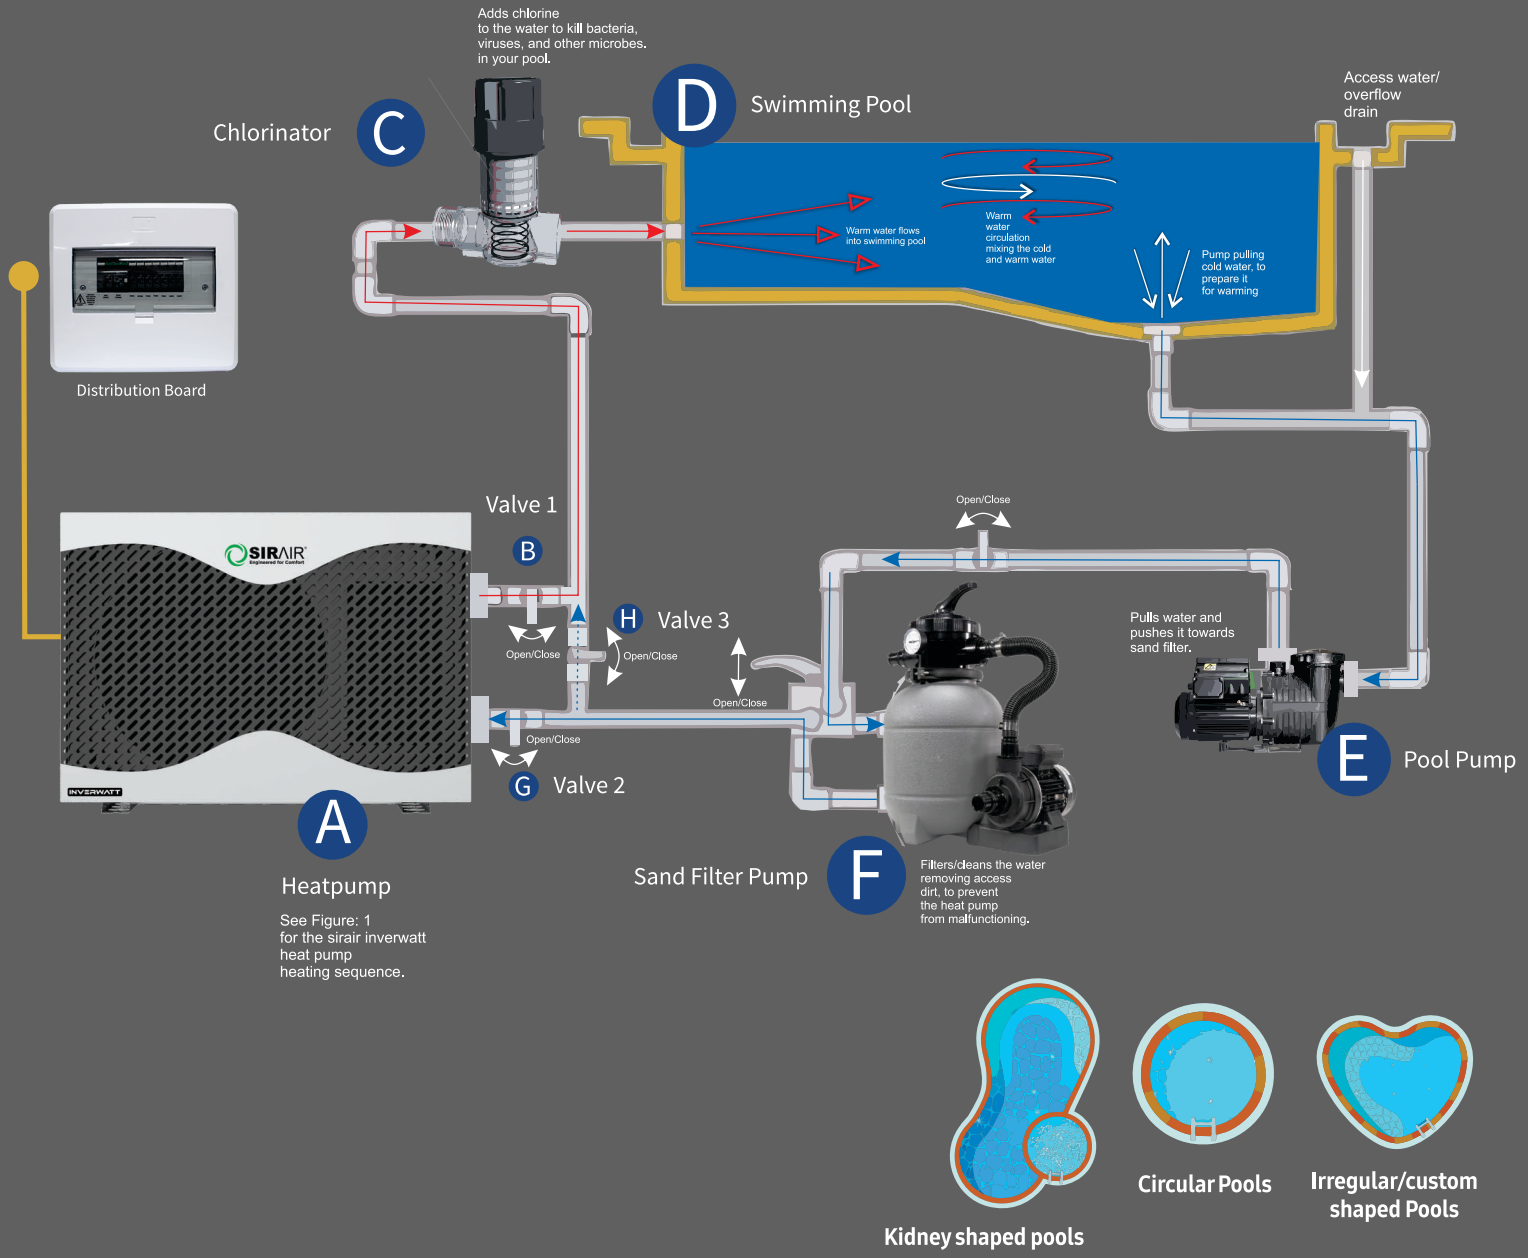

Inverter Pool Heat Pump Installation Diagram

[Sirair Pool Size Calculator](#)

- A** Heatpump
- B** Valve 1
- C** Chlorinator
- D** Swimming Pool
- E** Pool Pump
- F** Sand Filter Pump
- G** Valve 2
- H** Valve 3